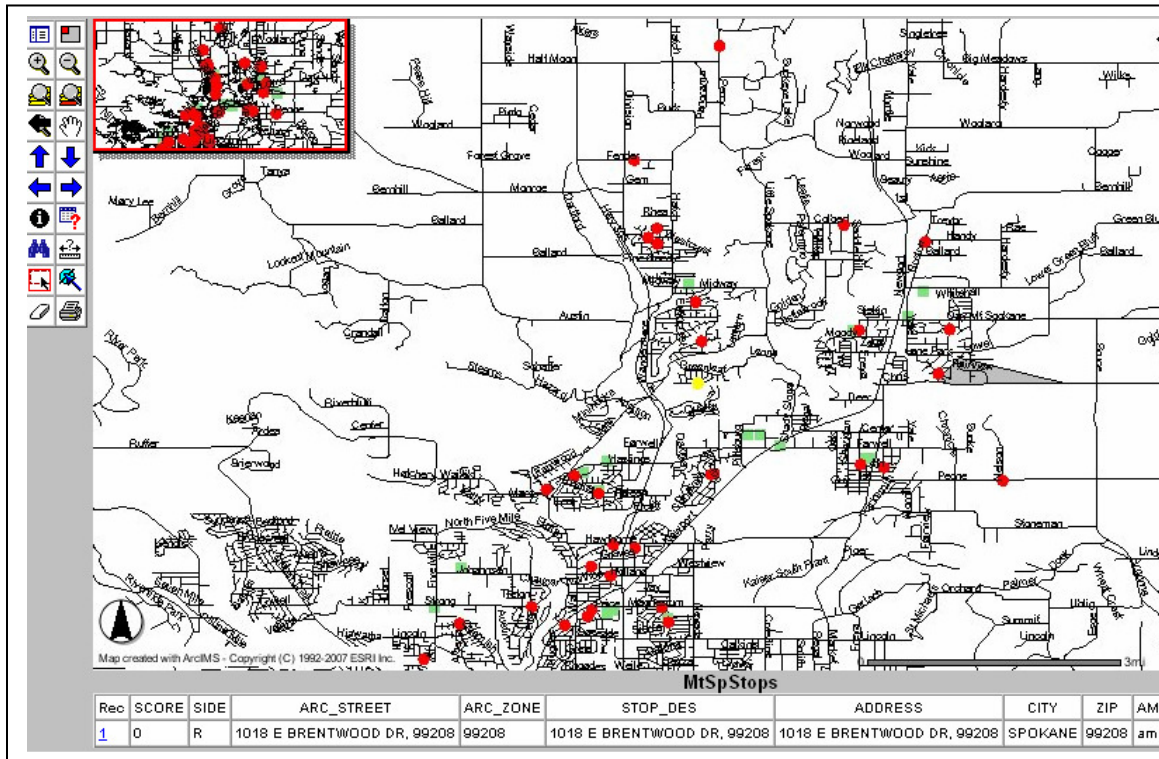

## Instructions for Viewing the ArcIMS Map System

To view your neighborhood bus stop click on your school link from the bus stop map.

### Sample View of Bus Stop Map

### Map Tools

Use the identify tool on the left side of the screen. Put the + over the bus stop dot nearest your home and click.

Rec	SCORE	SIDE	ARC_STREET	ARC_ZONE	STOP_DES	ADDRESS	CITY	ZIP
1	0	R	1018 E BRENTWOOD DR, 99208	99208	1018 E BRENTWOOD DR, 99208	1018 E BRENTWOOD DR, 99208	SPOKANE	99208

Information will appear across the bottom of the screen giving pick up time, location, school and drop off time. You may need to click on several dots to find one that serves your school.

Use this tool to select all the stops in your area.